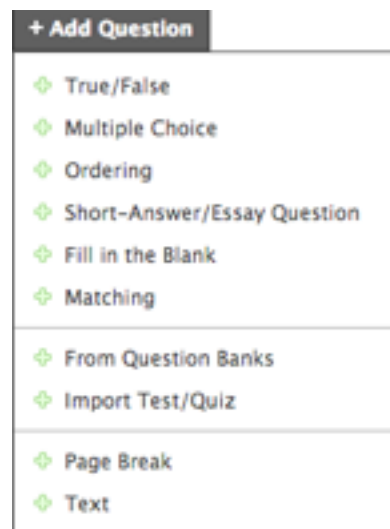

## How to Earn Badge 6

Create a 5 Question Test within your course folder.

- Click on **Add Materials**, then **Add Test/Quiz**

- Give your test a name and click **Create**

- Add at least 5 questions to the Test you have created