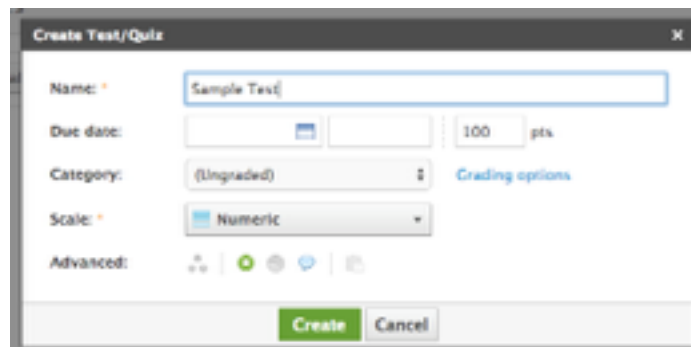

## How to Earn Badge 6

Create a 5 Question Test within your course folder.

- Click on **Add Materials**, then **Add Test/Quiz**

- Give your test a name and click **Create**

- Add at least 5 questions to the Test you have created