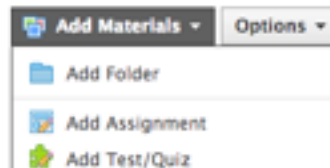

## How to Earn Badge 6

Create a 5 Question Test within your course folder.

- Click on **Add Materials**, then **Add Test/Quiz**

- Give your test a name and click **Create**

- Add at least 5 questions to the Test you have created