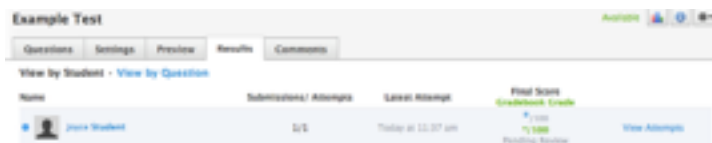

## How to Earn Badge 7

Invite at least 2 students to join your course using the course access code you created during the badge 3 assignment.

Students should complete the assignment or take the test you created.

### ***Claim your***

<https://credly.com/claim/38352/4E2-FA8D-2F3>

Evidence can be turned in as a screenshot of students who have completed the assignment, or students who have completed the test.

- Test Evidence- Take a screenshot of the Results Tab.